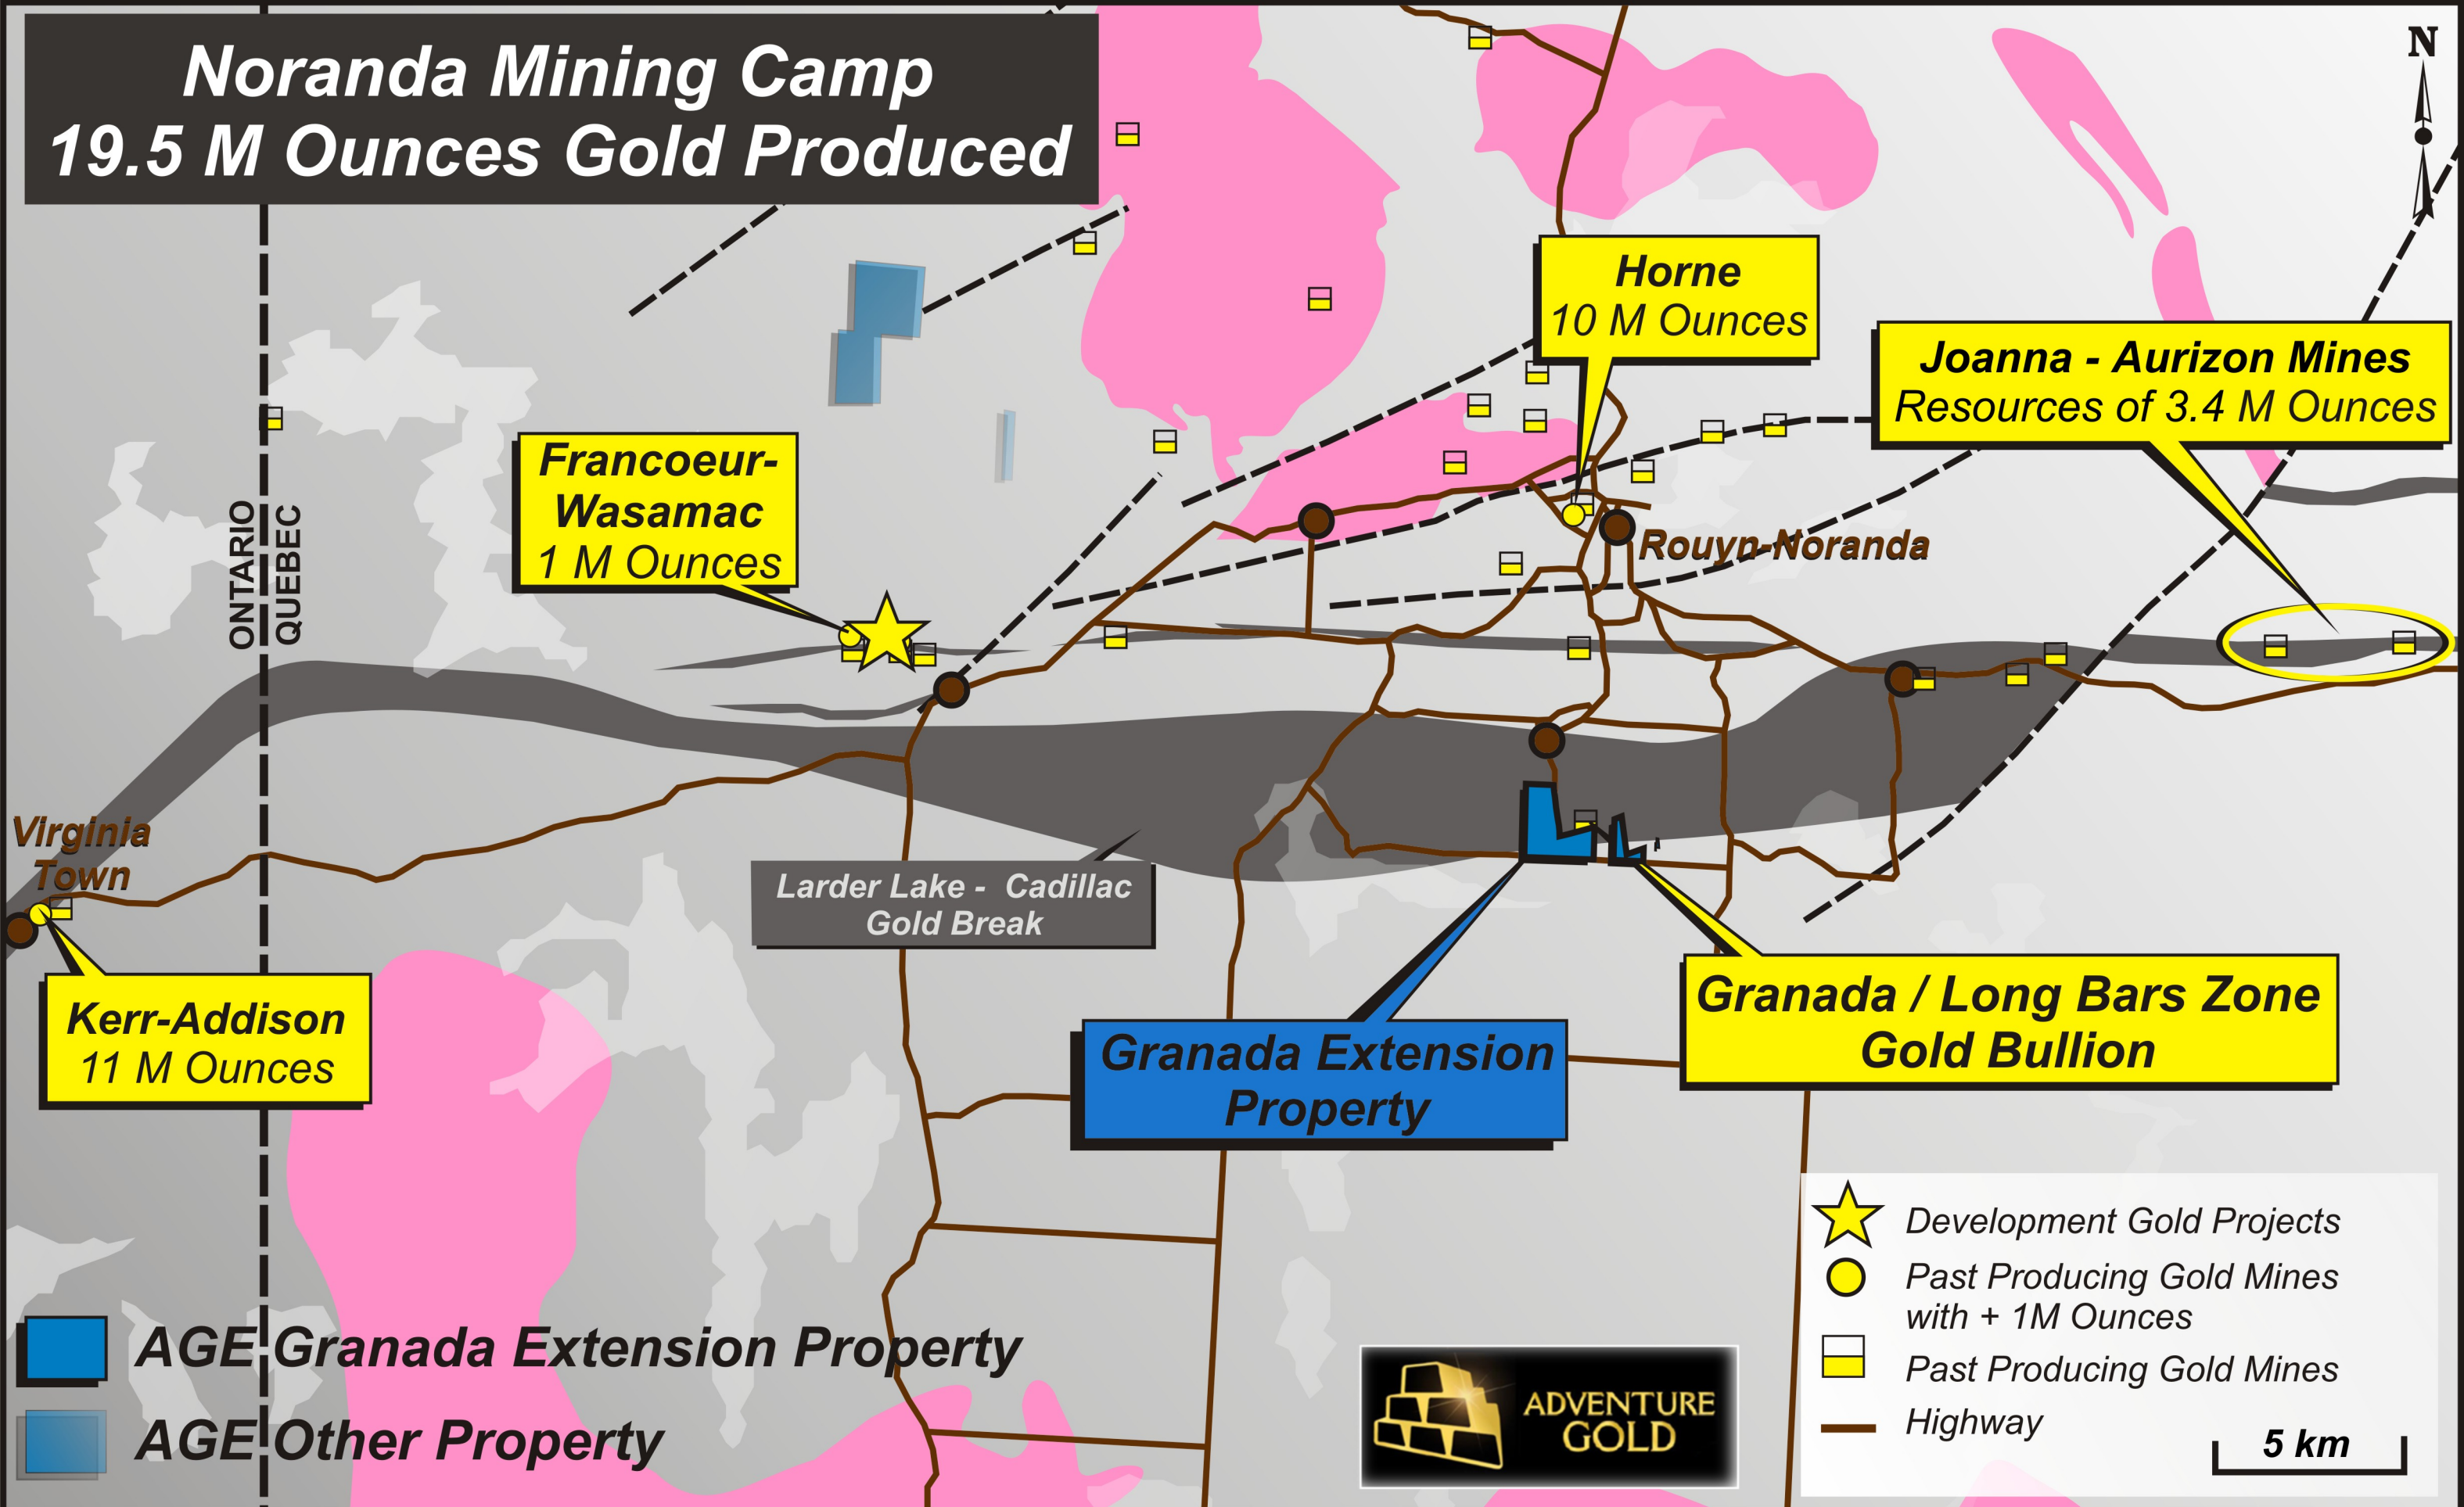

# Noranda Mining Camp 19.5 M Ounces Gold Produced

Figure 1: Granada Extension Property