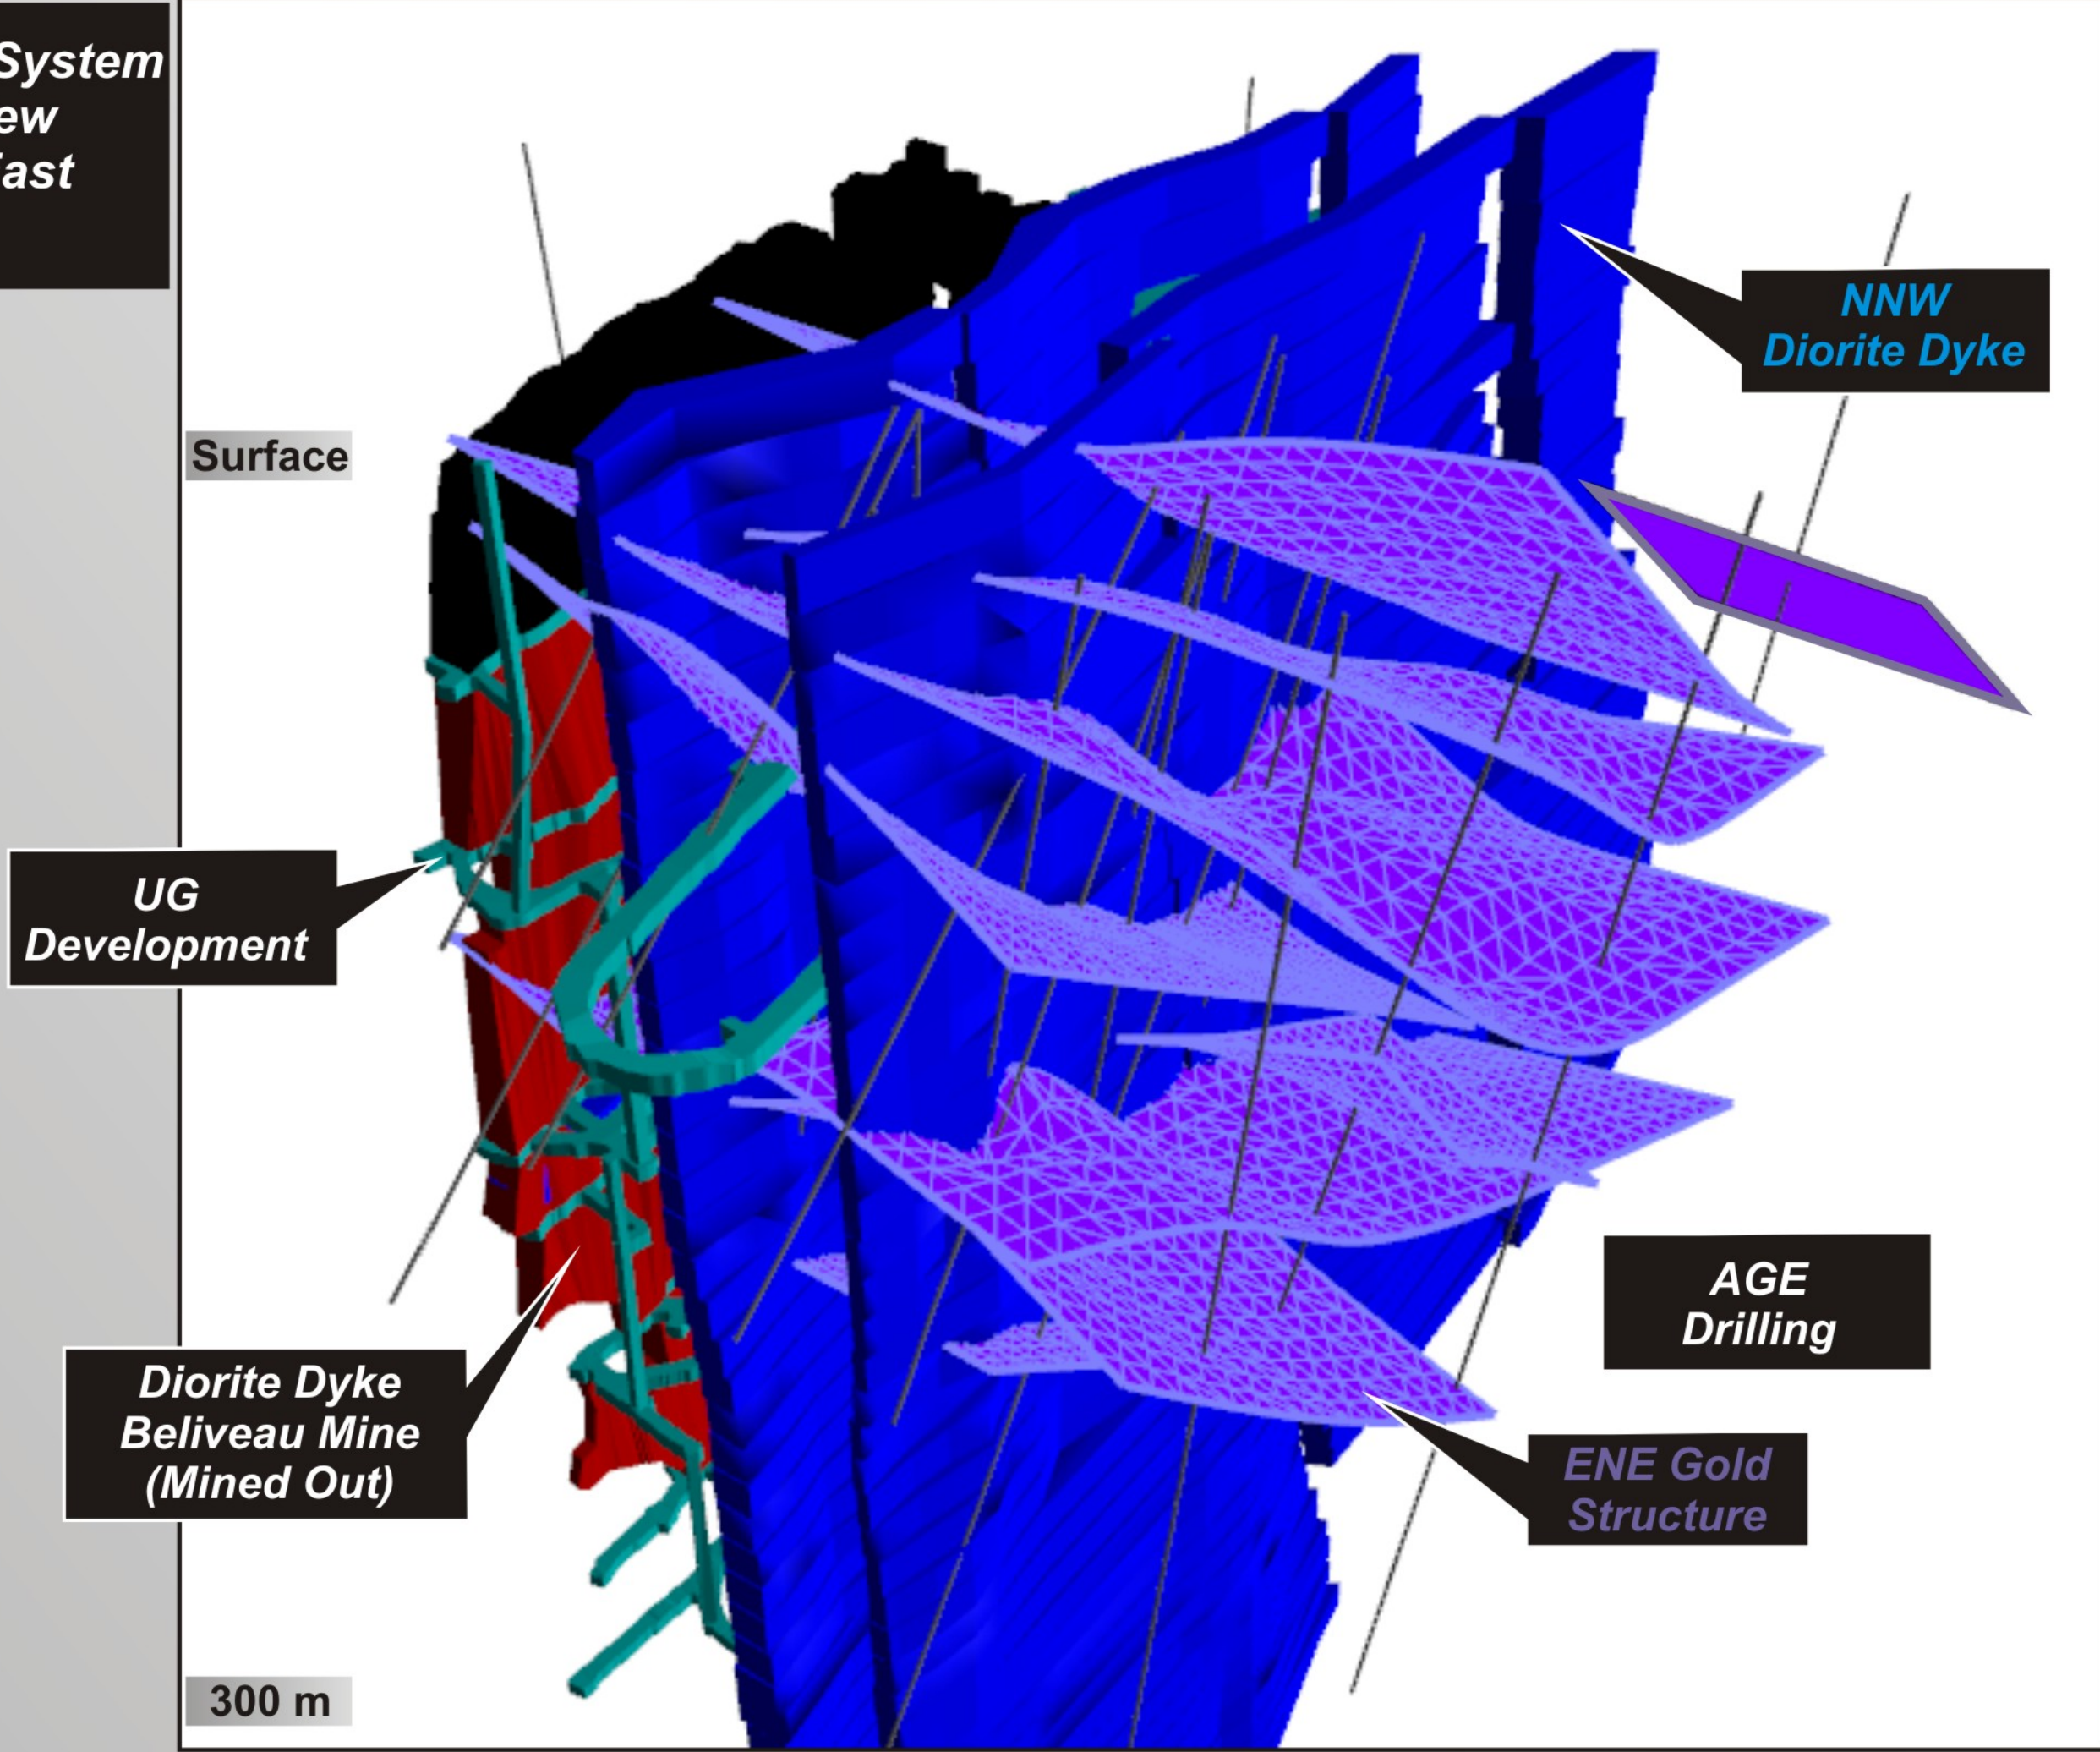

**Beliveau West Gold System
3D Isometric View
Looking South-East
(Figure 3)**

**NNW
Diorite Dyke**

Surface

**UG
Development**

**Diorite Dyke
Beliveau Mine
(Mined Out)**

**AGE
Drilling**

**ENE Gold
Structure**

300 m